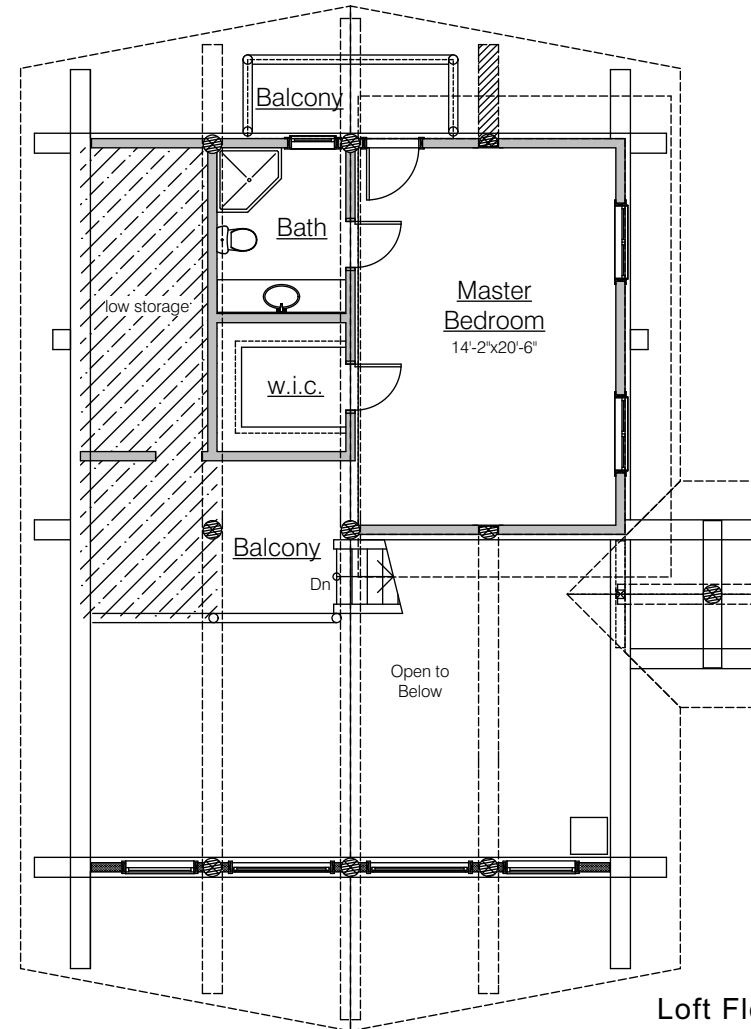

Email: info@canadaslogpeople.com

Est. 1978

Main Floor Plan
1200 Sq. Ft.

Loft Floor Plan
516 Sq. Ft.
(Over 6' Headroom)

The Washington