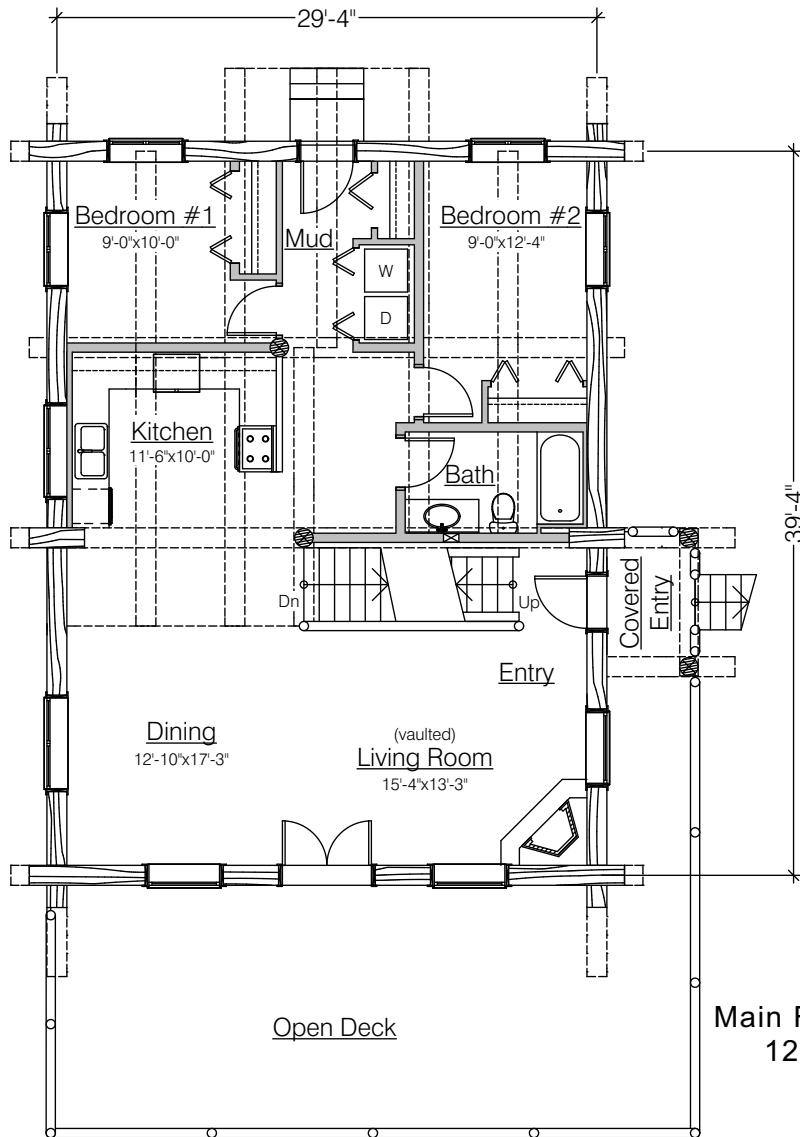

Email: info@canadaslogpeople.com

Est. 1978

Main Floor Plan
1200 Sq. Ft.

Loft Floor Plan
516 Sq. Ft.
(Over 6' Headroom)

The Washington