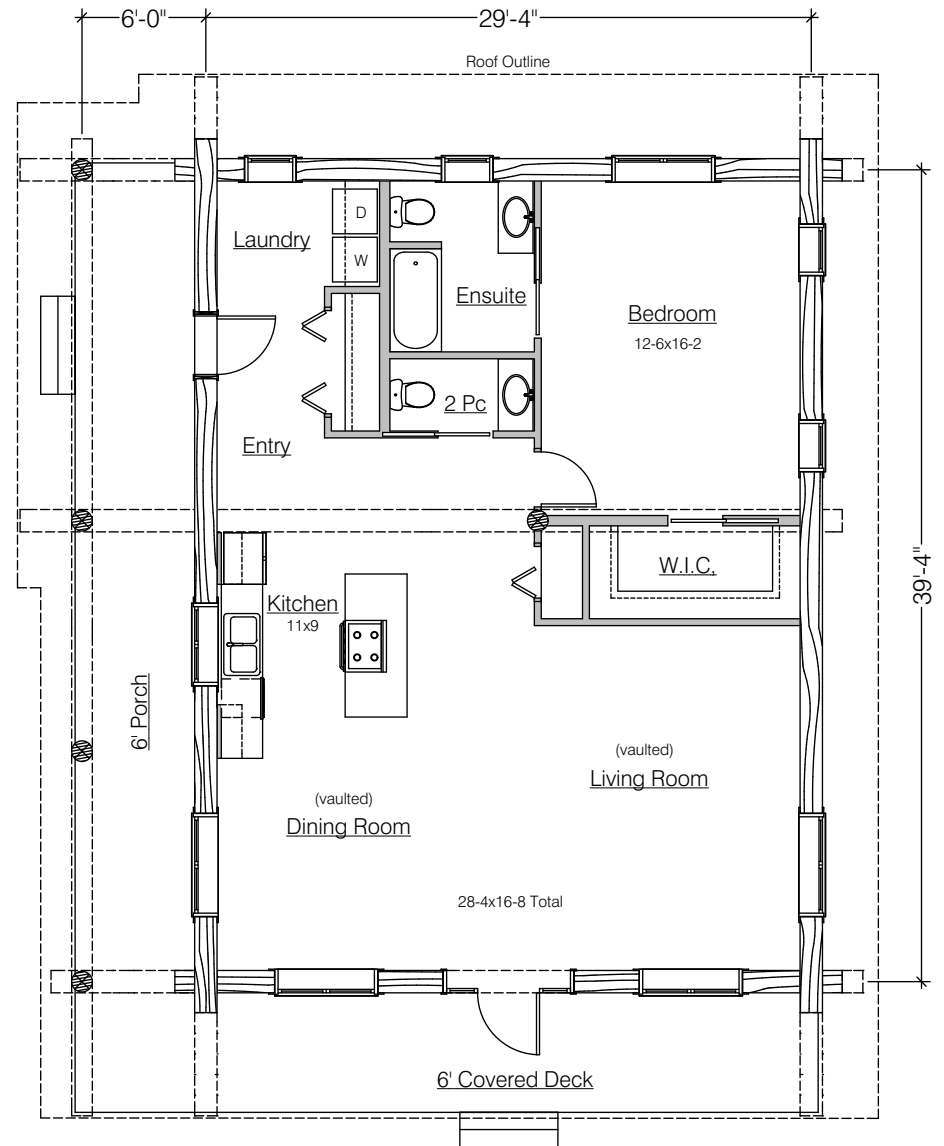

CANADA'S LOG PEOPLE

100 MILE HOUSE, B.C. CANADA

Phone (250) 791-5222

VISIT: www.canadaslogpeople.com

Email: info@canadaslogpeople.com

Est. 1978

Main Floor Plan
House - 1200 Sq. Ft.

The Nevada