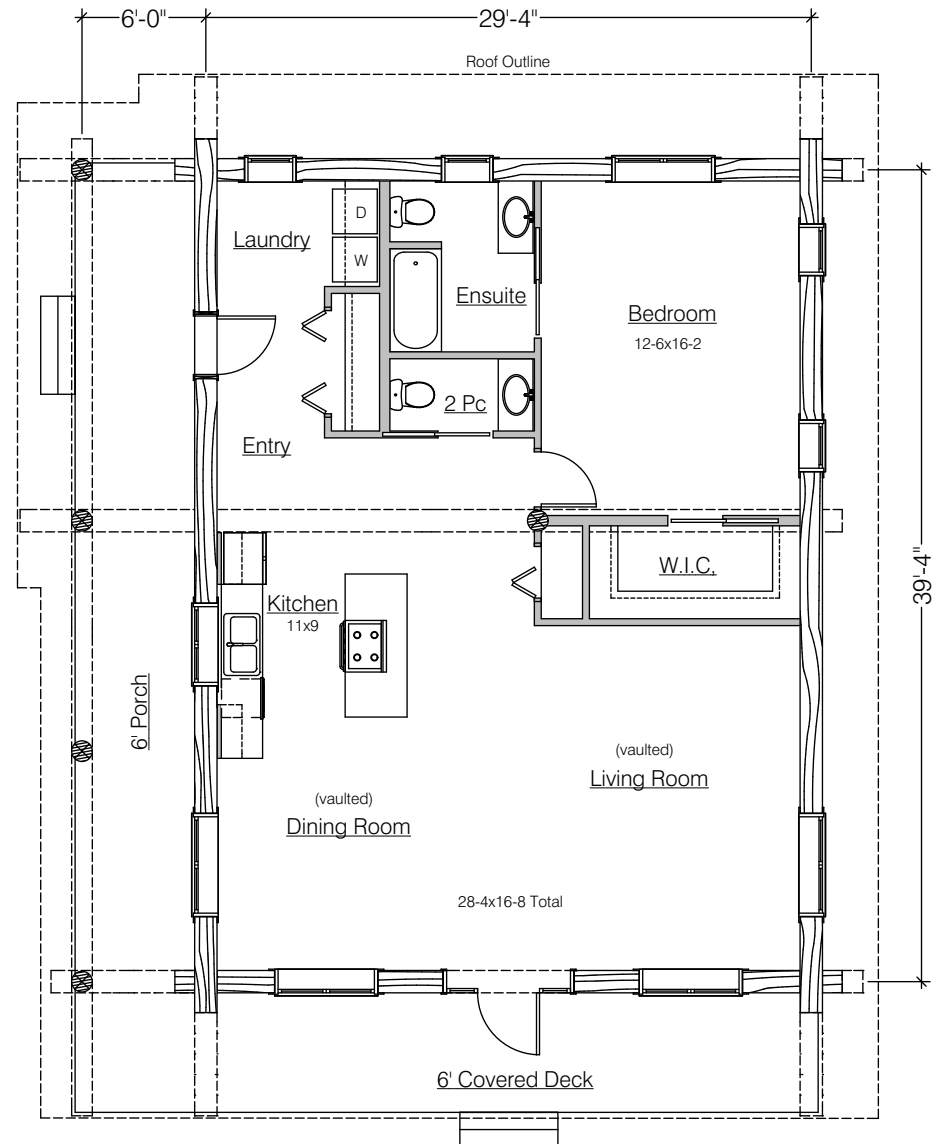

Email: sales@canadaslogpeople.com

Est. 1978

Main Floor Plan
House - 1200 Sq. Ft.

The Nevada