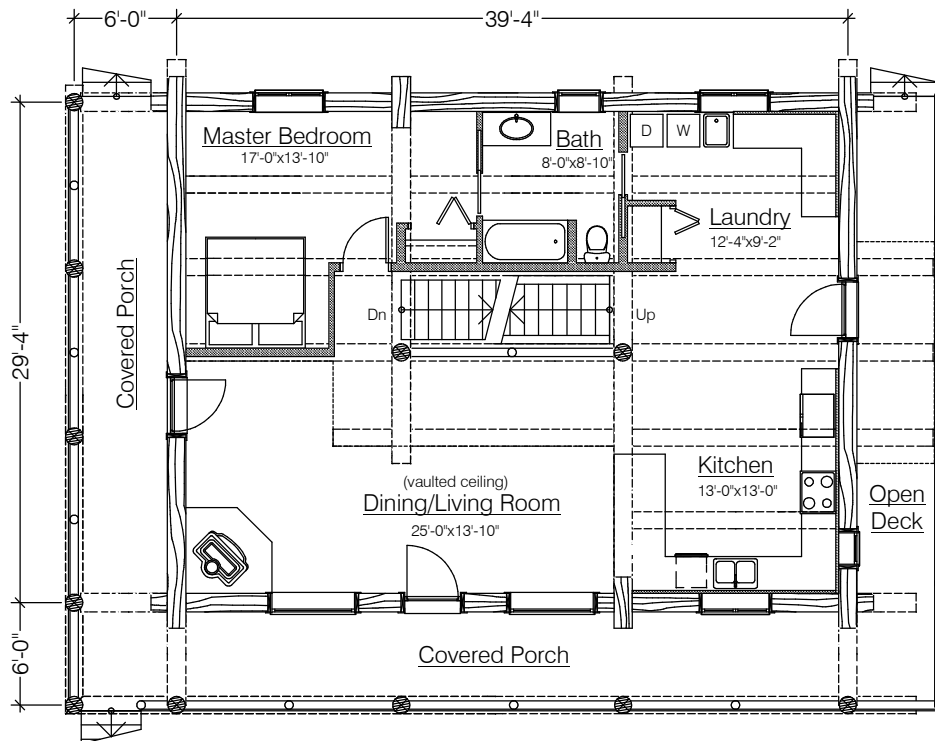

Email: sales@canadaslogpeople.com

Est. 1978

Main Floor Plan
1200 Sq. Ft.

Loft Floor Plan
846 Sq. Ft.

The Michigan