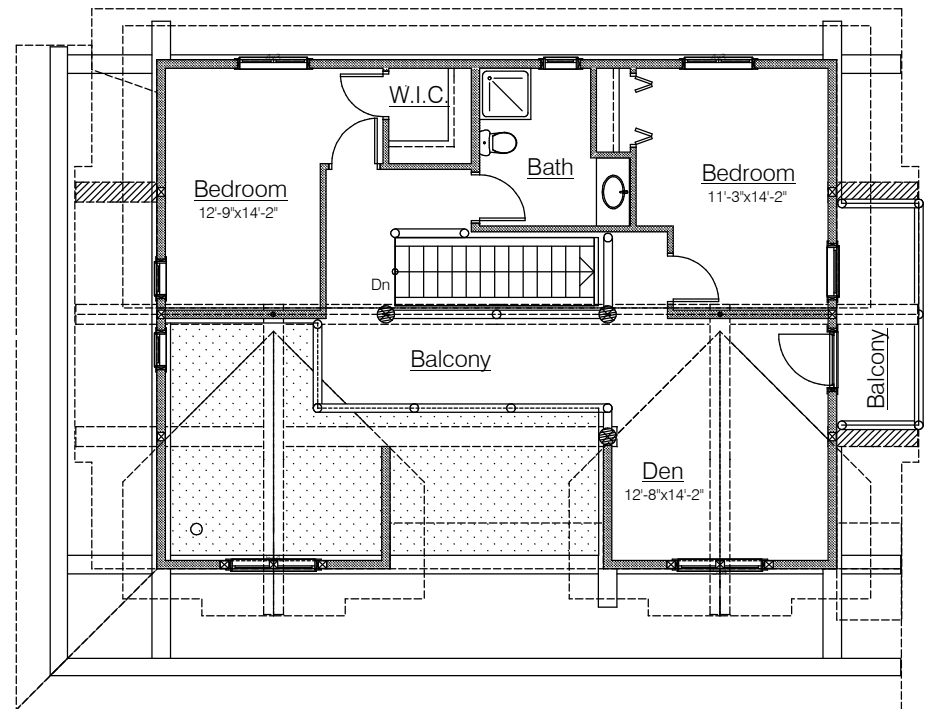

Email: sales@canadaslogpeople.com

Est. 1978

Main Floor Plan
1200 Sq. Ft.

Loft Floor Plan
846 Sq. Ft.

The Michigan