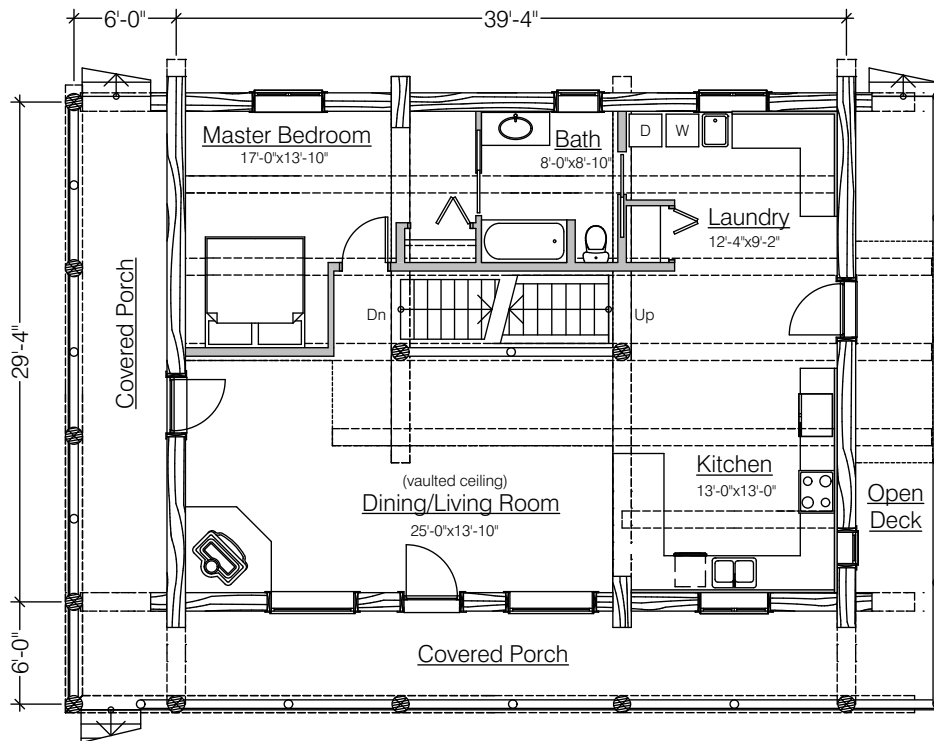

Est. 1978

Main Floor Plan  
1200 Sq. Ft.

Loft Floor Plan  
846 Sq. Ft.