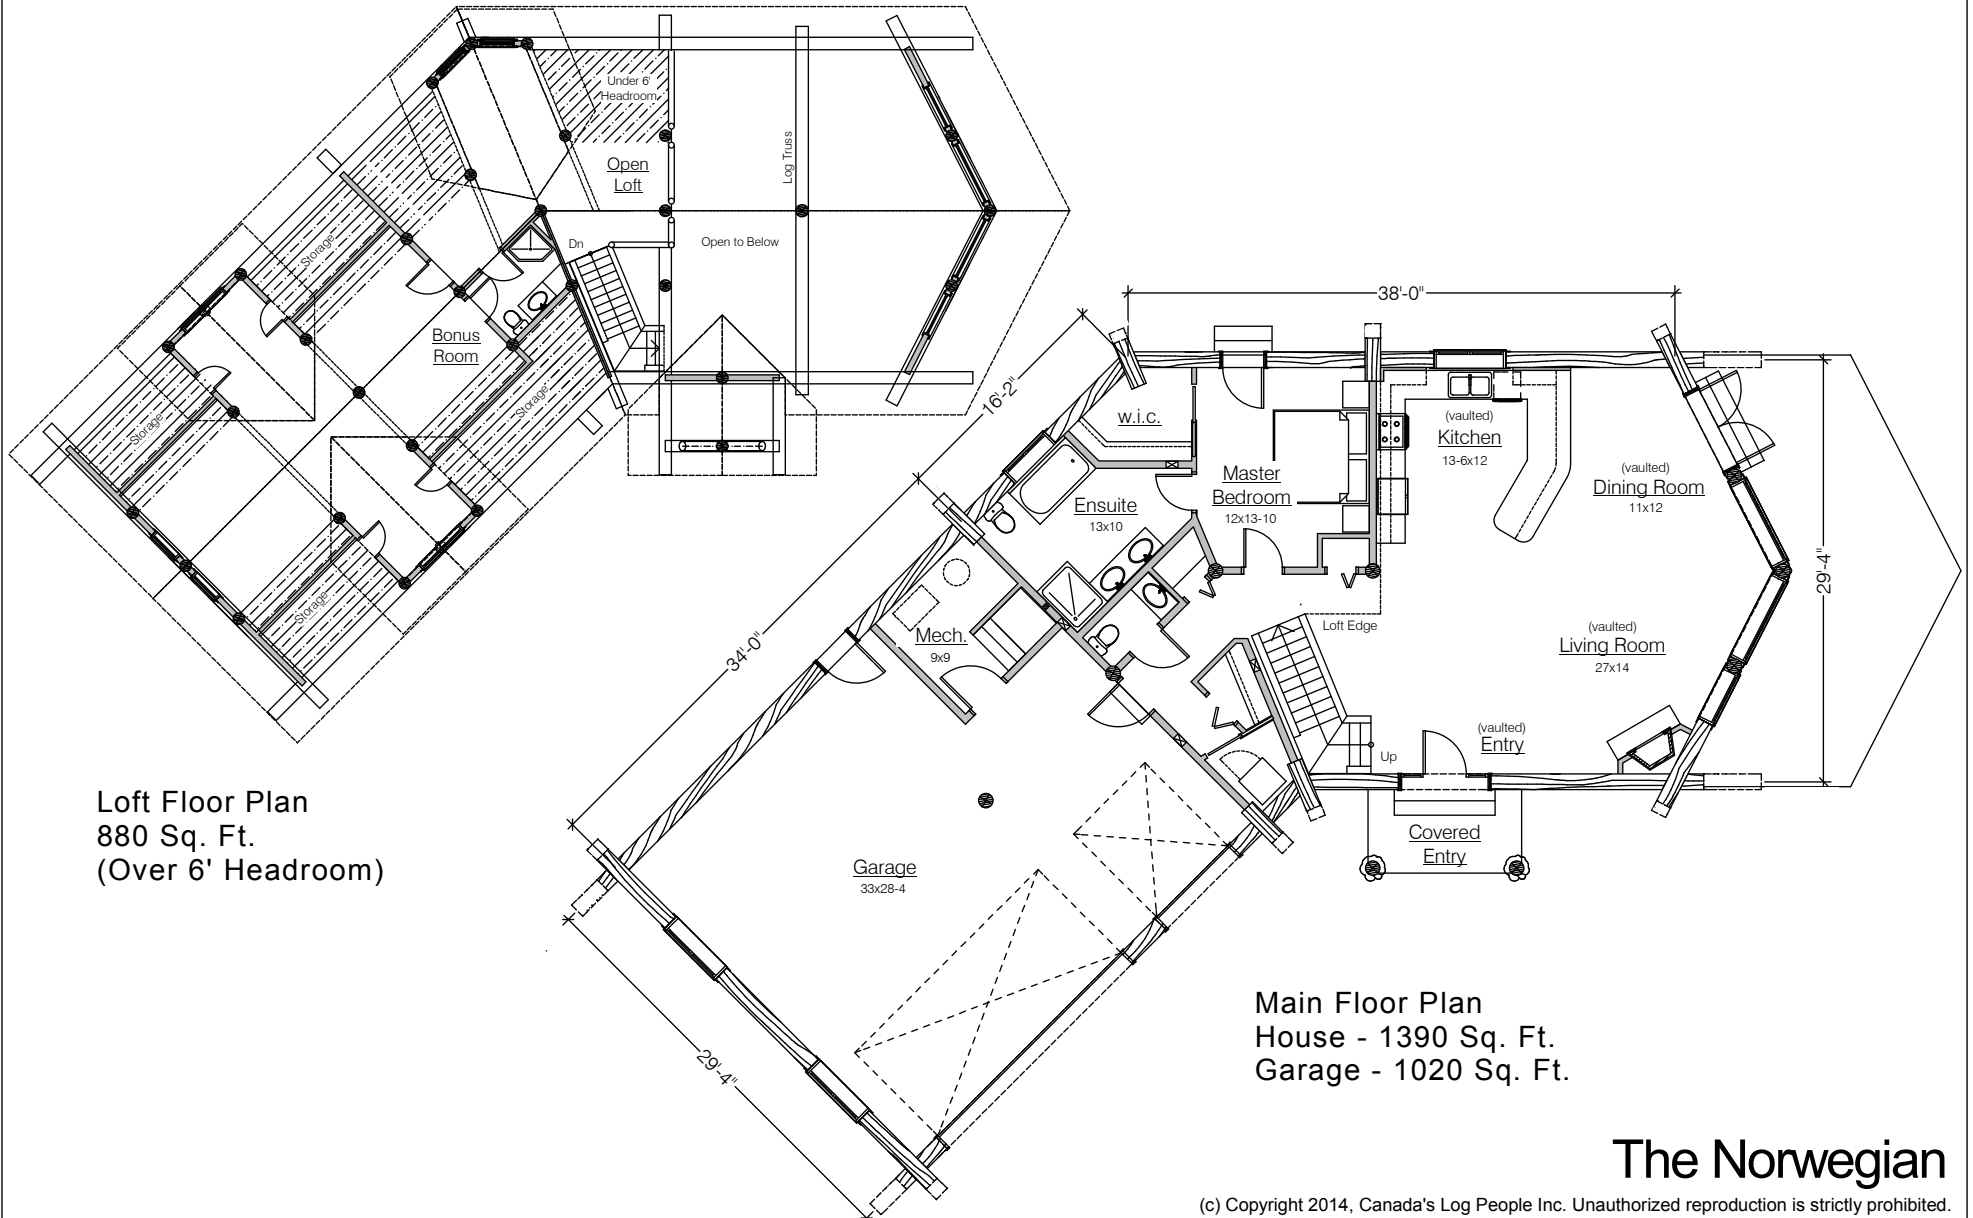

The Norwegian

CANADA'S LOG PEOPLE INC.

100 MILE HOUSE, B.C. CANADA

Phone (250) 791-5222

VISIT: www.canadaslogpeople.com

Email: sales@canadaslogpeople.com

Est. 1978

Loft Floor Plan
880 Sq. Ft.
(Over 6' Headroom)

Main Floor Plan
House - 1390 Sq. Ft.
Garage - 1020 Sq. Ft.

The Norwegian