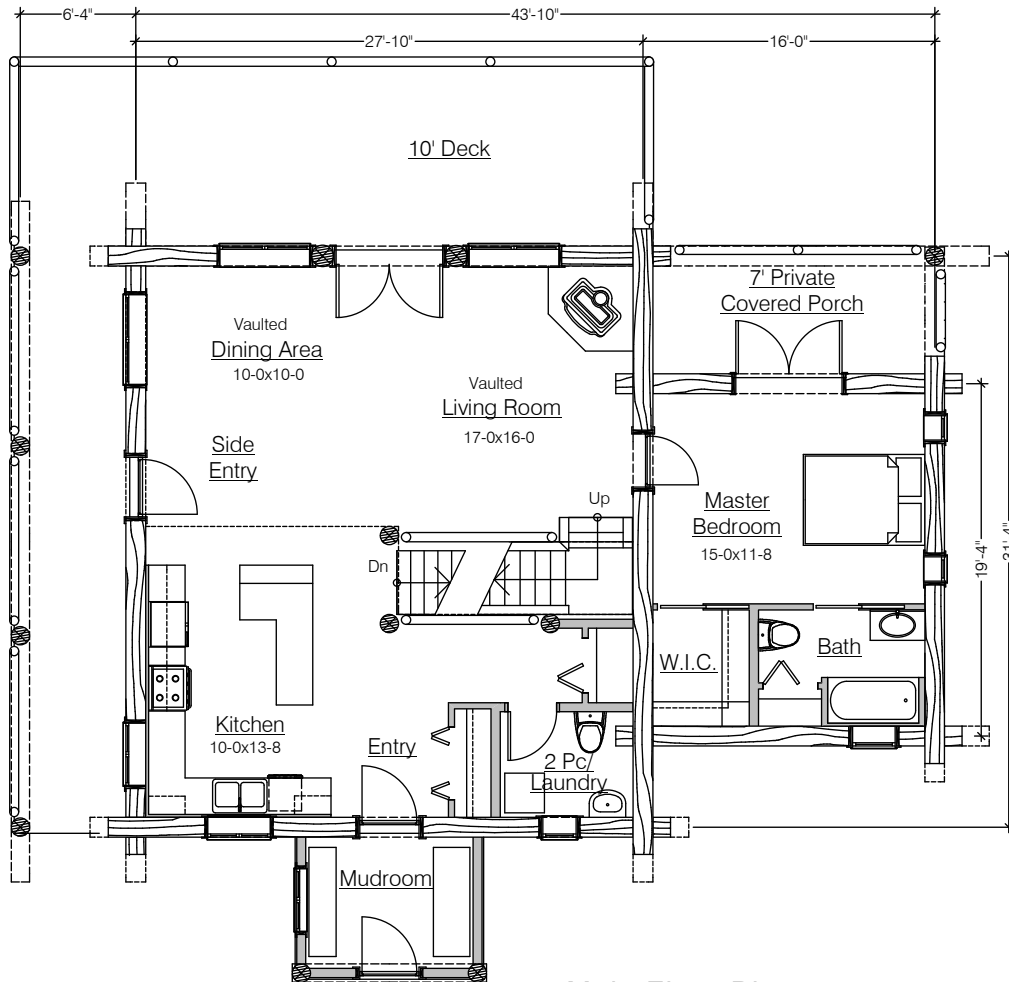

The Missouri

CANADA'S LOG PEOPLE INC.

100 MILE HOUSE, B.C. CANADA

Phone (250) 791-5222

VISIT: www.canadaslogpeople.com

Email: sales@canadaslogpeople.com

Est. 1978

Main Floor Plan
1315 Sq. Ft.

Loft Floor Plan
398 Sq. Ft.
(Over 6' Headroom)

The Missouri