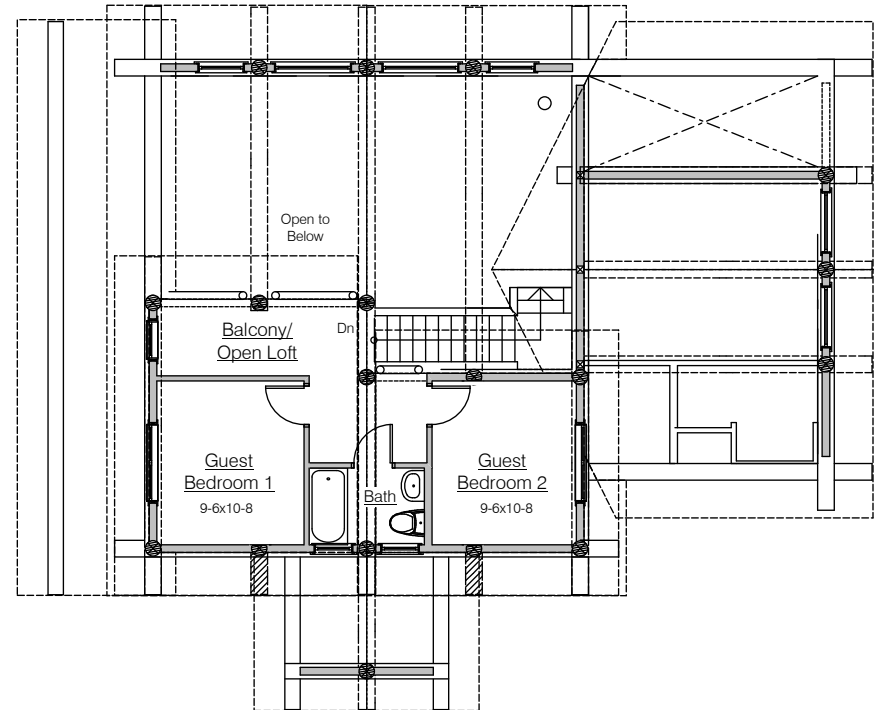

The Missouri

CANADA'S LOG PEOPLE INC.

100 MILE HOUSE, B.C. CANADA

Phone (250) 791-5222

VISIT: www.canadaslogpeople.com

Email: sales@canadaslogpeople.com

Est. 1978

Main Floor Plan
1315 Sq. Ft.

Loft Floor Plan
398 Sq. Ft.
(Over 6' Headroom)

The Missouri