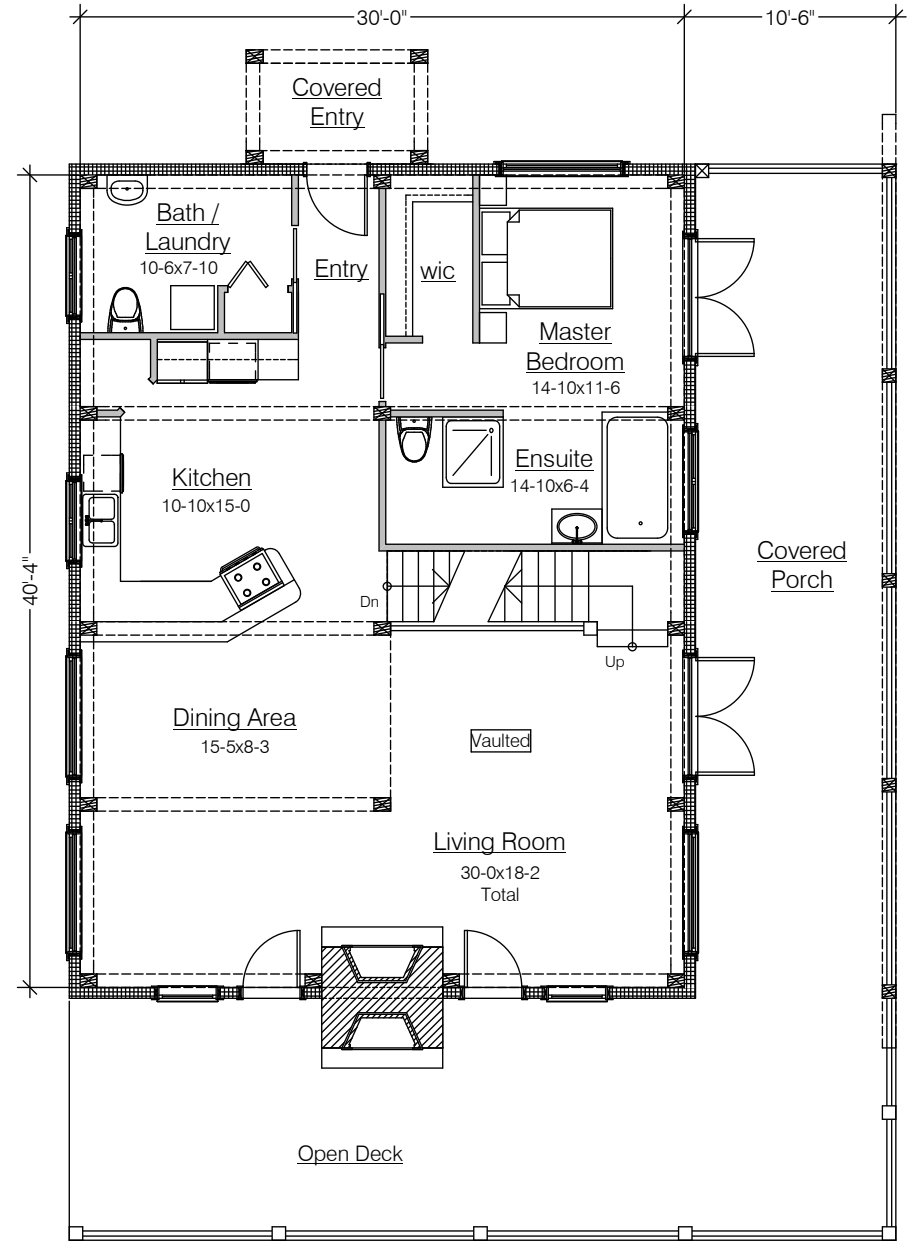

Email: sales@canadaslogpeople.com

Est. 1978

Loft Floor Plan
662 Sq. Ft.
(Over 6' Headroom)

Main Floor Plan
1282 Sq. Ft.

The Georgian