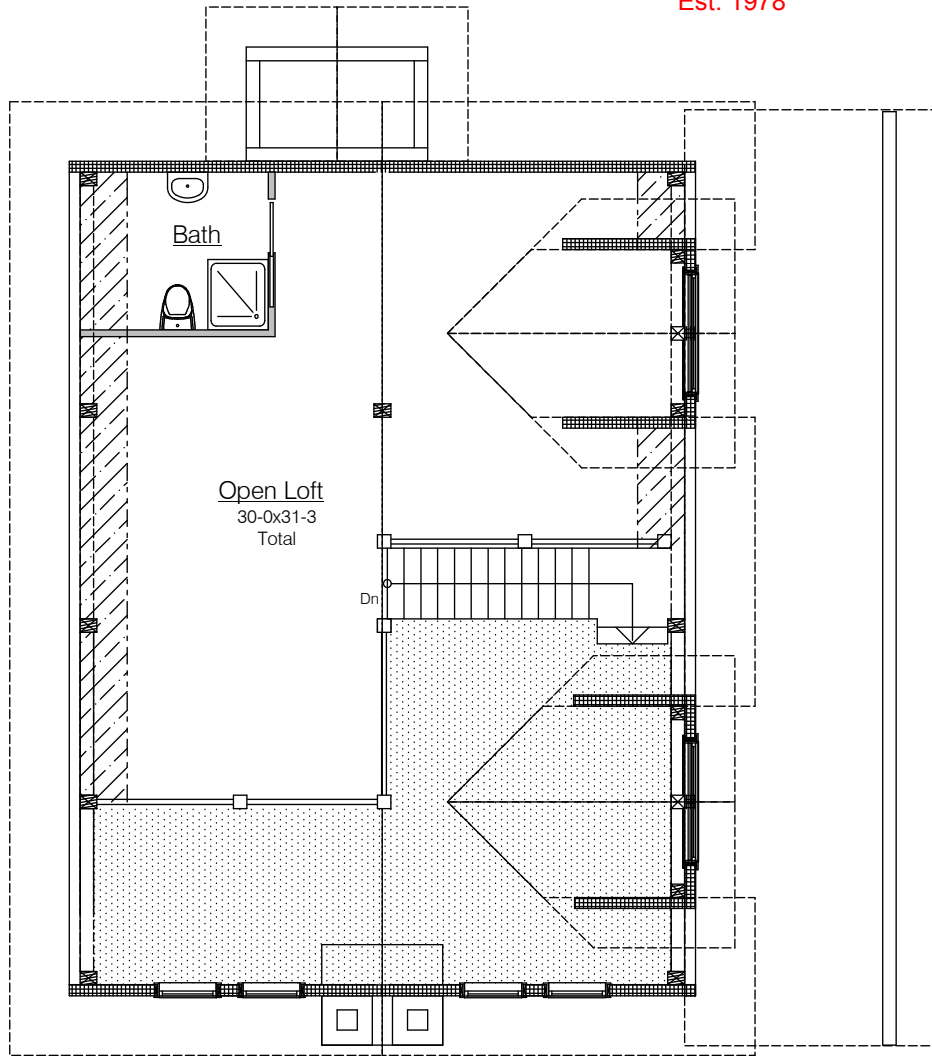

Email: sales@canadaslogpeople.com

Est. 1978

Loft Floor Plan
662 Sq. Ft.
(Over 6' Headroom)

Main Floor Plan
1282 Sq. Ft.

The Georgian