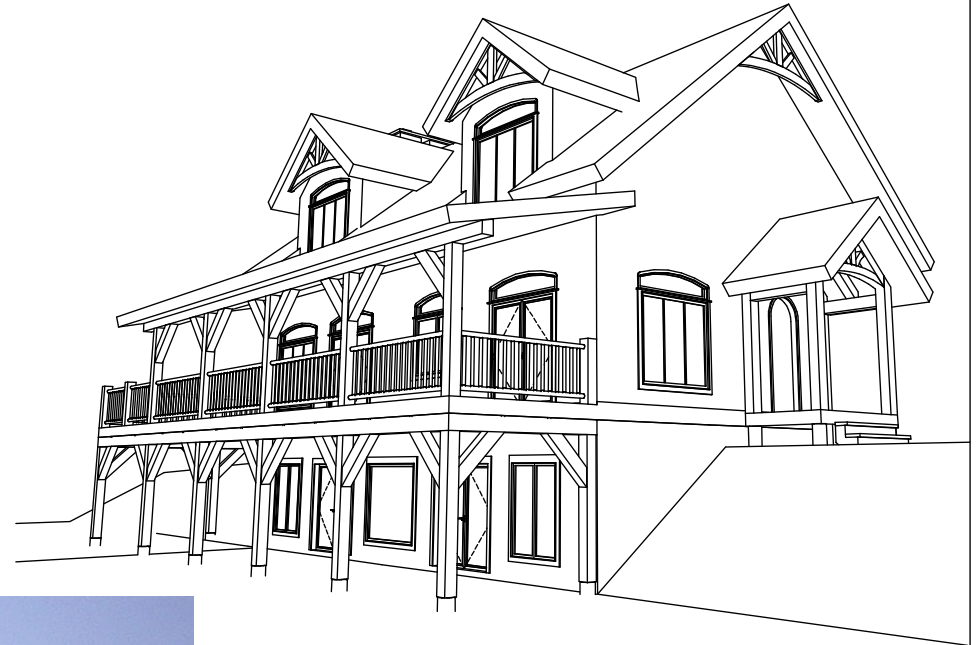

CANADA'S LOG PEOPLE INC.

100 MILE HOUSE, B.C. CANADA

Phone (250) 791-5222

VISIT: www.canadaslogpeople.com

Email: sales@canadaslogpeople.com

Est. 1978

Rear/Right

Front/Right

Email: sales@canadaslogpeople.com

Est. 1978

Loft Floor Plan
662 Sq. Ft.
(Over 6' Headroom)

Main Floor Plan
1282 Sq. Ft.

The Georgian