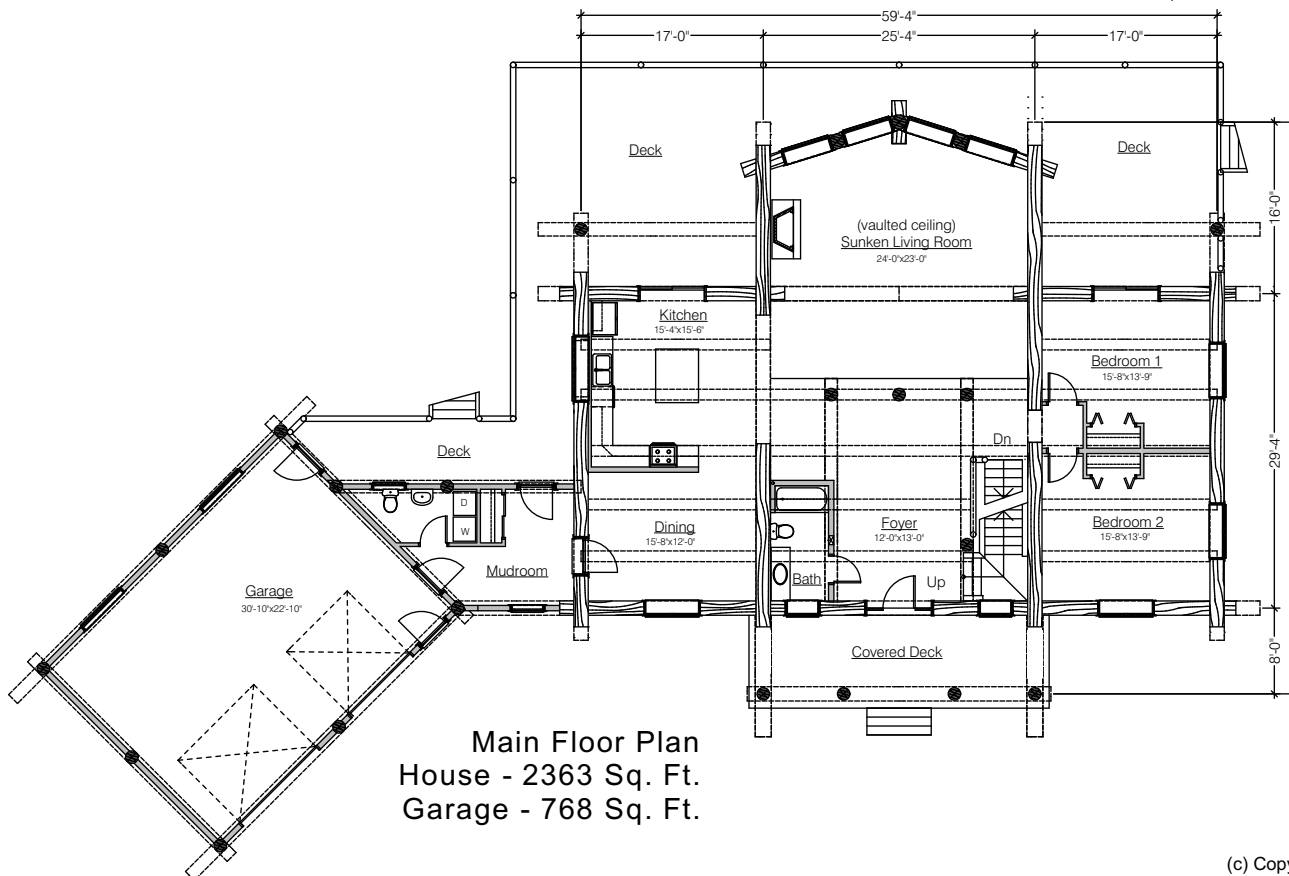

Email: info@canadaslogpeople.com

Est. 1978

Loft Floor Plan
1200 Sq. Ft.
(over 6' headroom)

Main Floor Plan
House - 2363 Sq. Ft.
Garage - 768 Sq. Ft.

The British Columbian 2

(c) Copyright 2023, Canada's Log People. Unauthorized reproduction is strictly prohibited.