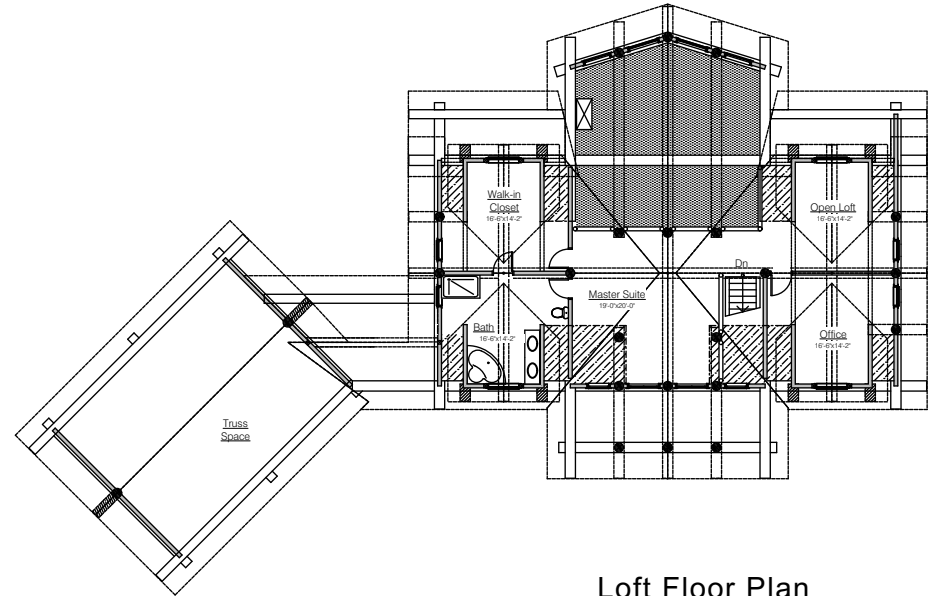

Email: info@canadaslogpeople.com

Est. 1978

Loft Floor Plan
1200 Sq. Ft.
(over 6' headroom)

Main Floor Plan
House - 2363 Sq. Ft.
Garage - 768 Sq. Ft.

The British Columbian 2

(c) Copyright 2023, Canada's Log People. Unauthorized reproduction is strictly prohibited.