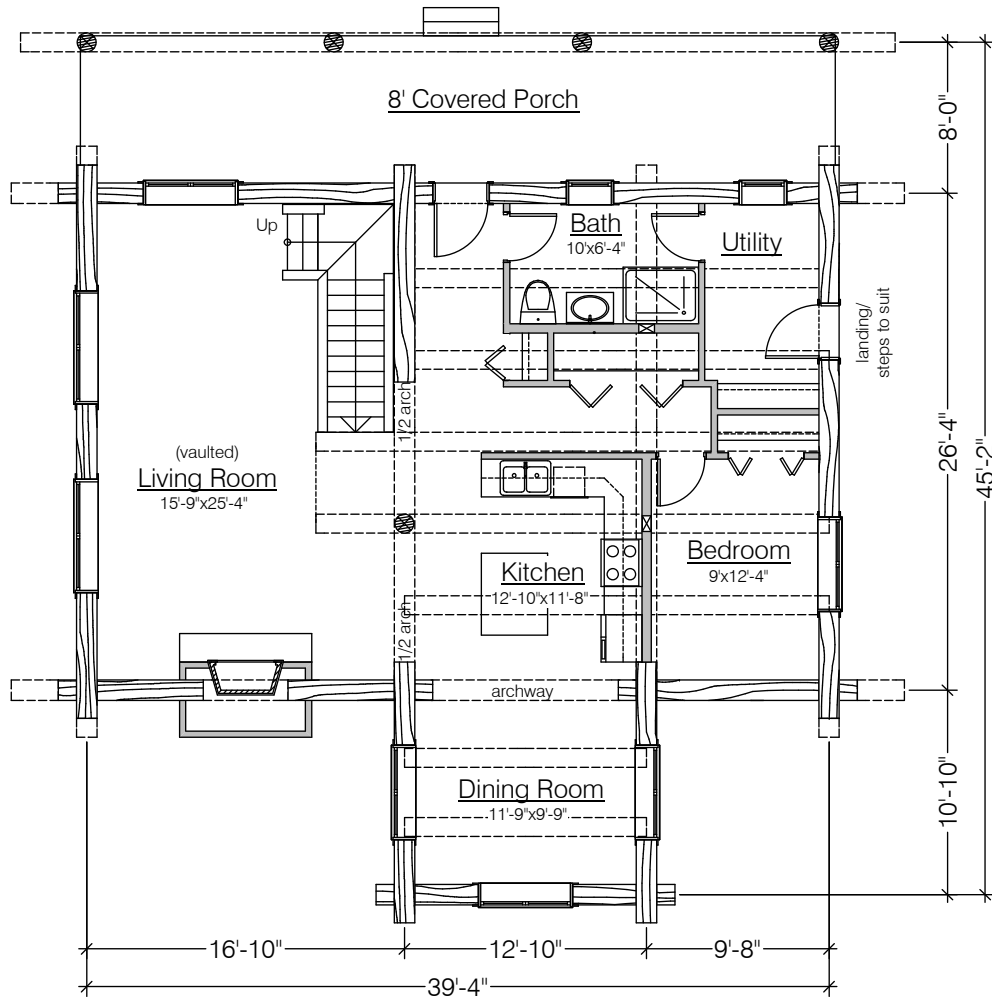

The Albertan

CANADA'S LOG PEOPLE INC.

100 MILE HOUSE, B.C. CANADA

Phone (250) 791-5222

VISIT: www.canadaslogpeople.com

Email: sales@canadaslogpeople.com

Est. 1978

Main Floor Plan
1226 Sq. Ft.

Loft Floor Plan
533 Sq. Ft. (over 6' headroom)

The Albertan