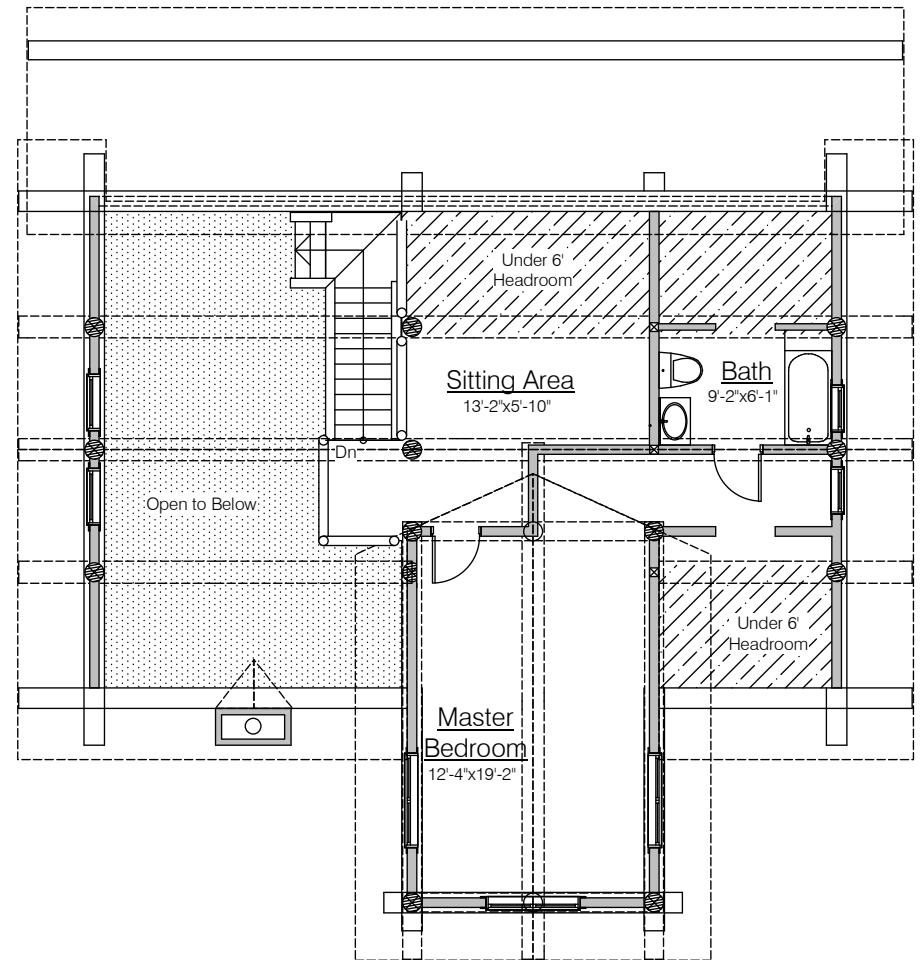

The Albertan

CANADA'S LOG PEOPLE INC.

100 MILE HOUSE, B.C. CANADA

Phone (250) 791-5222

VISIT: www.canadaslogpeople.com

Email: sales@canadaslogpeople.com

Est. 1978

Main Floor Plan
1226 Sq. Ft.

Loft Floor Plan
533 Sq. Ft. (over 6' headroom)

The Albertan