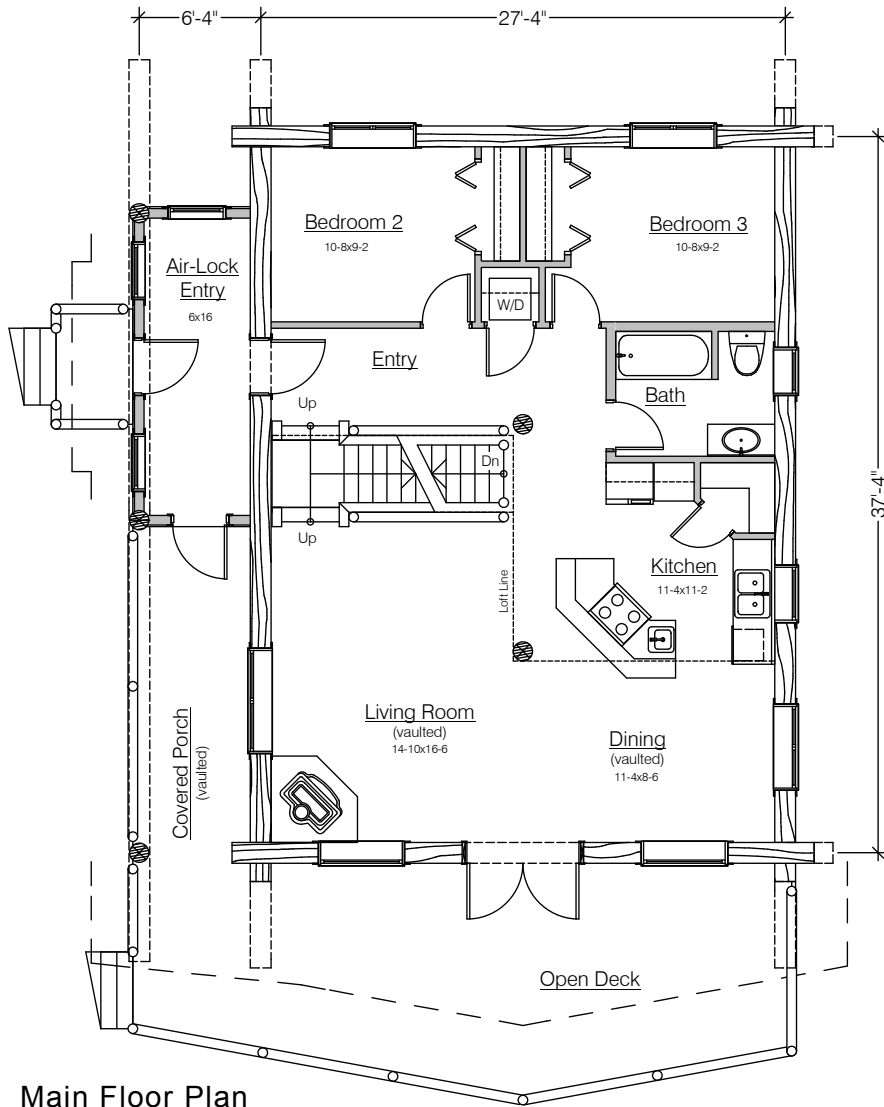

The Alaskan

CANADA'S LOG PEOPLE INC.

100 MILE HOUSE, B.C. CANADA

Phone (250) 791-5222

VISIT: www.canadaslogpeople.com

Email: sales@canadaslogpeople.com

Est. 1978

Main Floor Plan
1170 Sq. Ft.

Loft Floor Plan
600 Sq. Ft.
(Over 6' Headroom)

The Alaskan