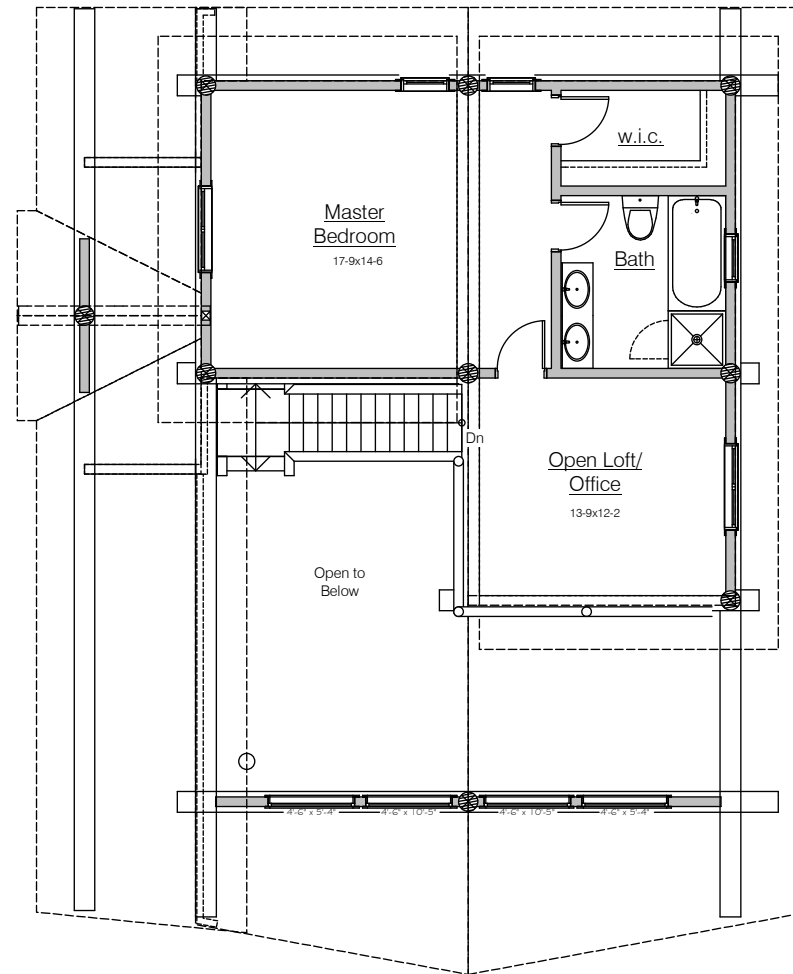

The Alaskan

CANADA'S LOG PEOPLE INC.

100 MILE HOUSE, B.C. CANADA

Phone (250) 791-5222

VISIT: www.canadaslogpeople.com

Email: sales@canadaslogpeople.com

Est. 1978

Main Floor Plan
1170 Sq. Ft.

Loft Floor Plan
600 Sq. Ft.
(Over 6' Headroom)

The Alaskan